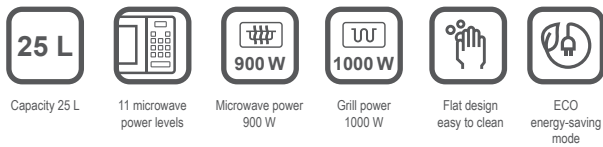

YC-MG51E-S

MICROWAVE

Capacity 25 L

11 microwave power levels

Microwave power 900 W

Grill power 1000 W

Flat design easy to clean

ECO energy-saving mode

Highlights

- Capacity 25 l
- Type: Microwave & Grill
- Electronic control
- ECO function
- 8 automatic programmes inc. time & weight defrost
- 11 levels of microwave power
- Straight design easy to clean

Technical Specification

- Capacity 25 L
- Type: Microwave & Grill
- Electronic control
- Microwave power 900 W
- Grill power 1000 W
- 8 automatic programs inc. time & weight defrost
- 11 levels of microwave power
- Defrost function
- Timer function and clock
- Child lock
- Cavity lighting
- ECO function
- Cavity: painted grey; 328 mm x 368 mm x 206 mm
- Power 1450 W